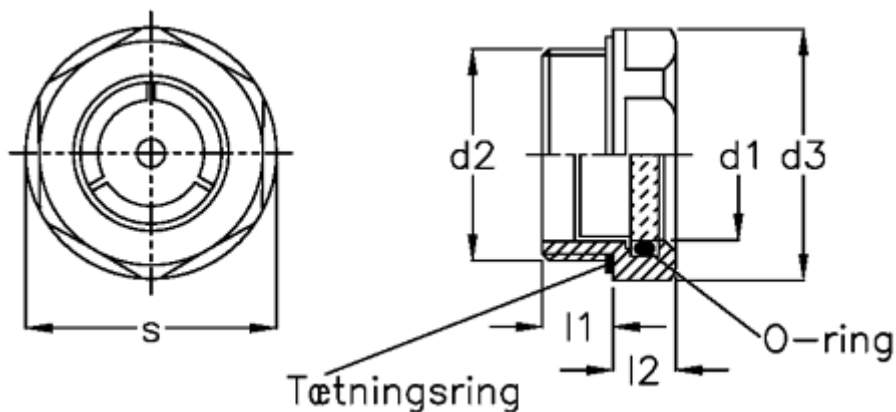

Data Sheet

Article number: 2074311M1615BS

Description: E+G Oil level sight glass GN 743-11-M16x1.5-BS

Measures

d1	= 11
d2	= M16x1.5
d3	= 22
l1	= 8
l2	= 7.5
Max pressure	= -
Max vacuum mbar	= -
s	= 20